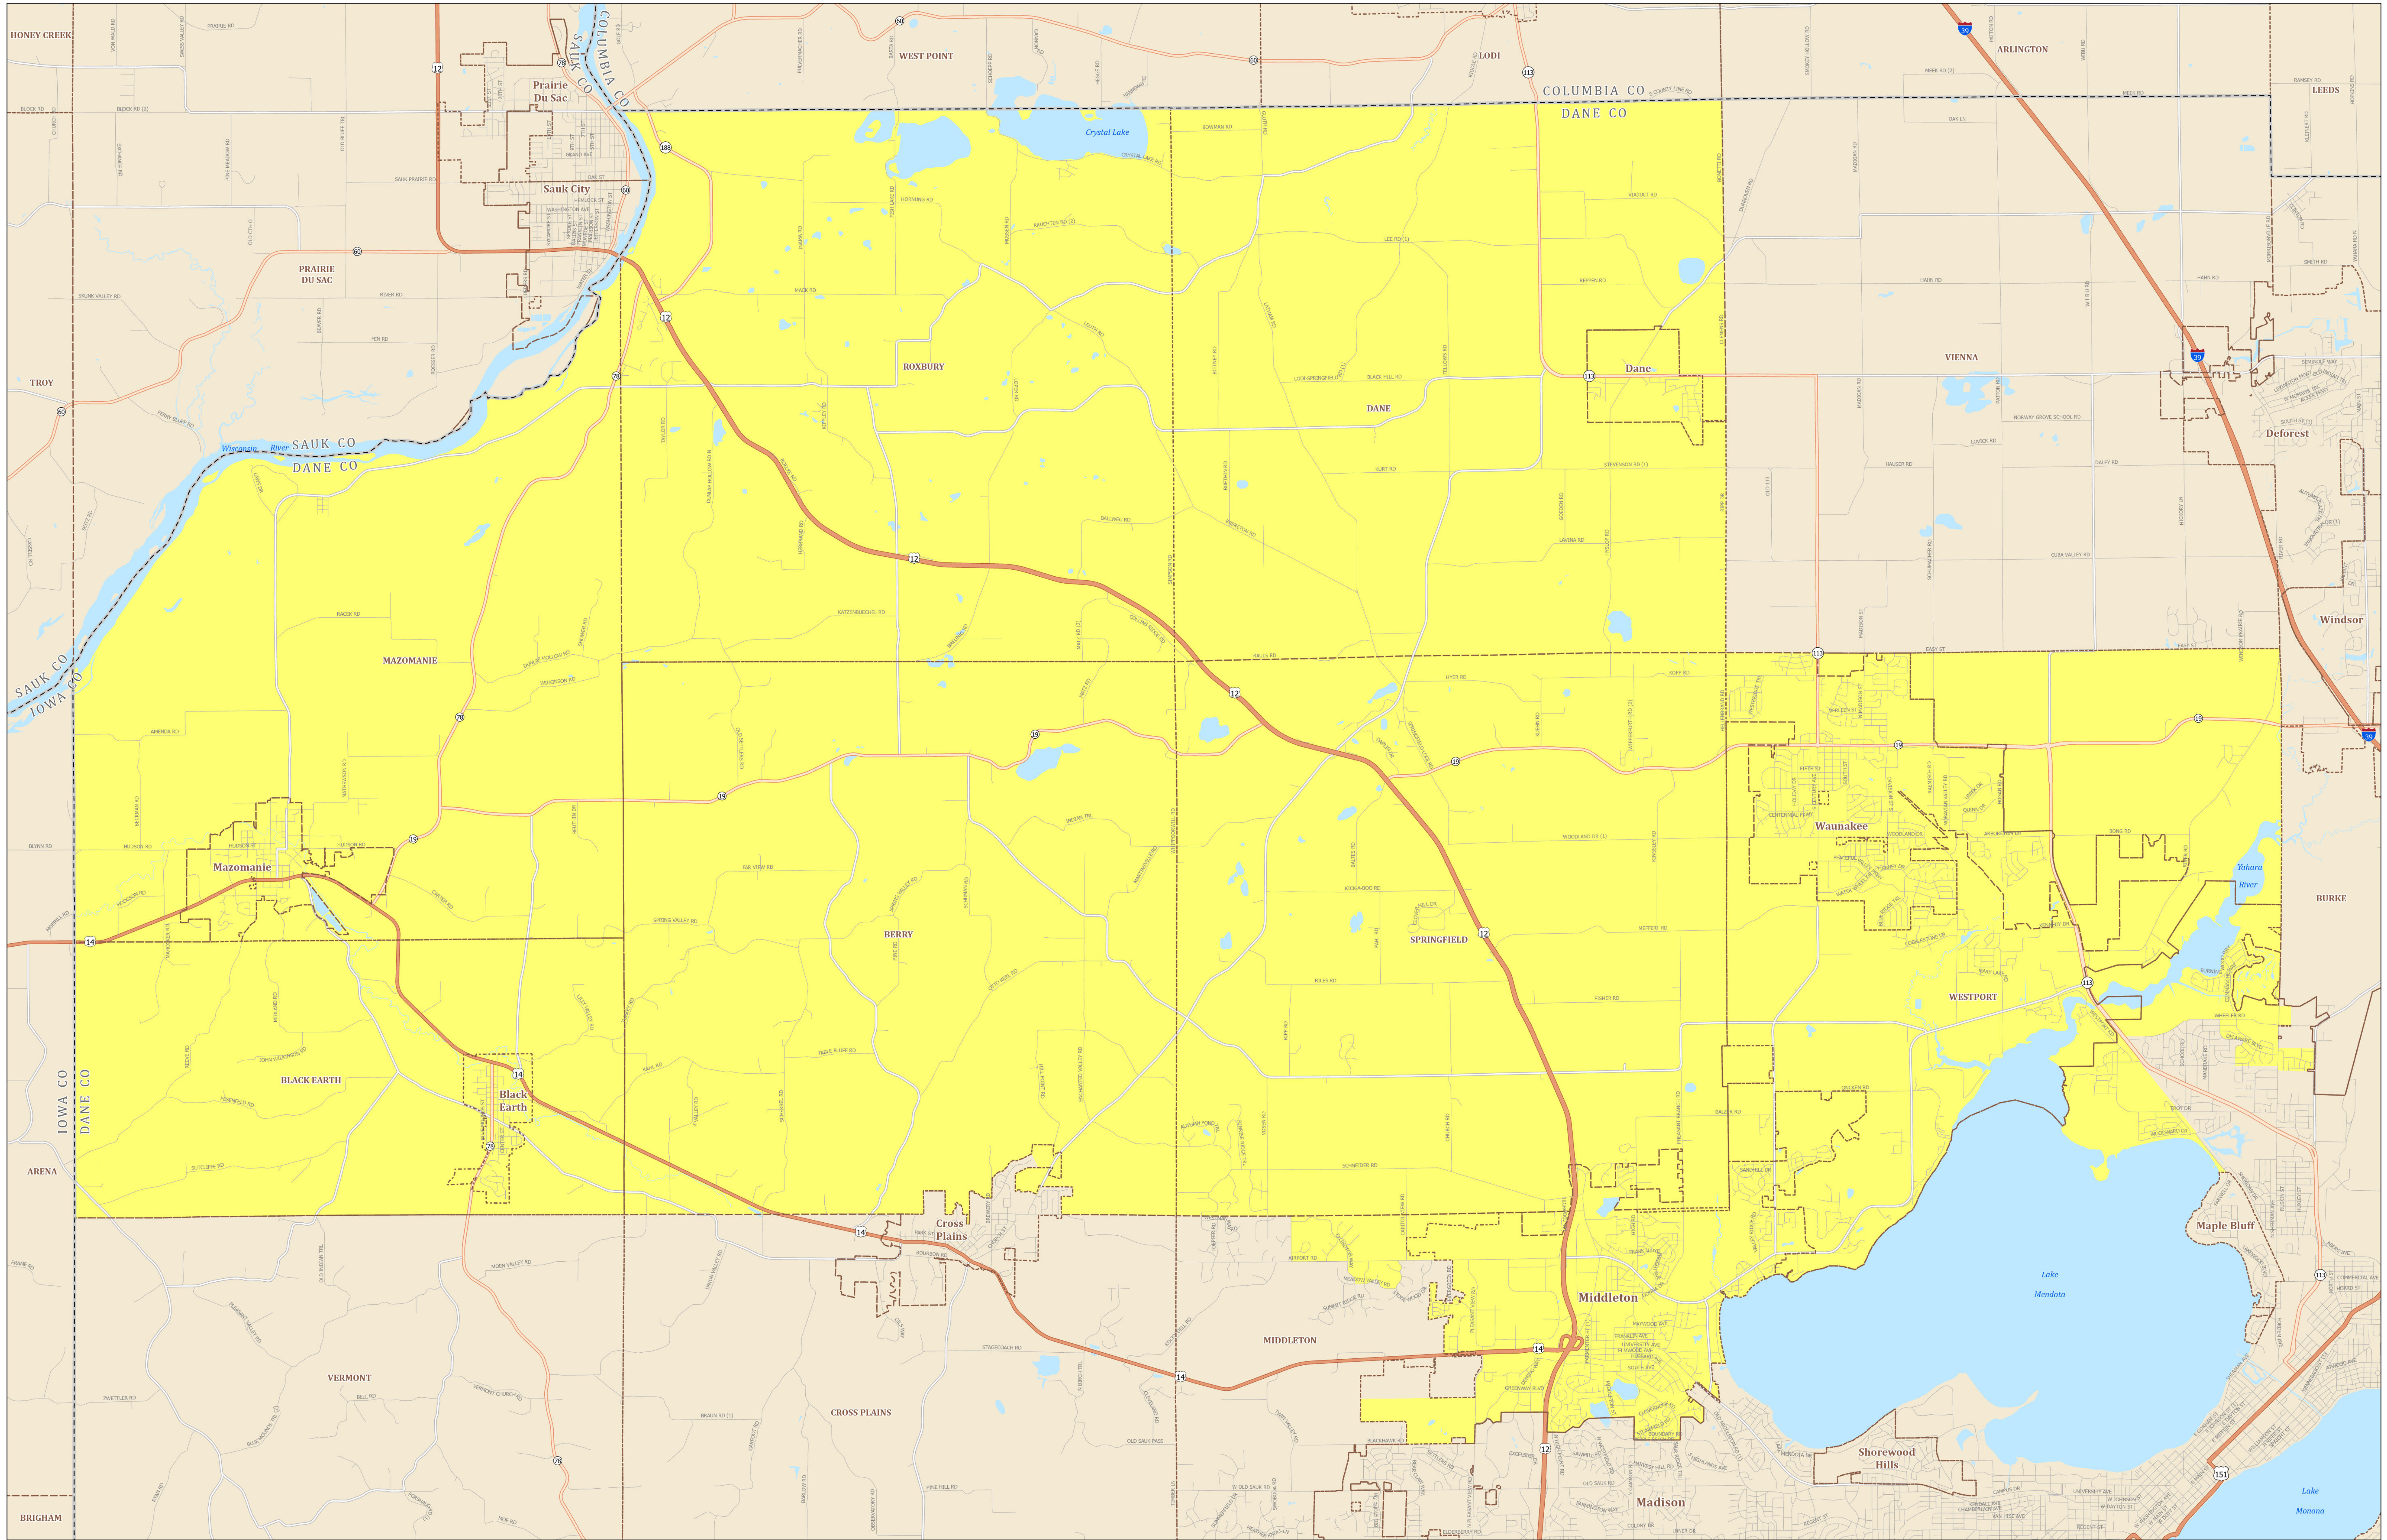

Assembly District 81

STATE OF WISCONSIN

Projection:
NAD 1983 Wisconsin TM

Cartography:
LTSB GIS Team, 2024

- Federal Highway
- State Highway
- County Road
- Local Road
- Assembly District 81
- County Boundary
- Cities, Towns, Villages
- Lakes, Rivers